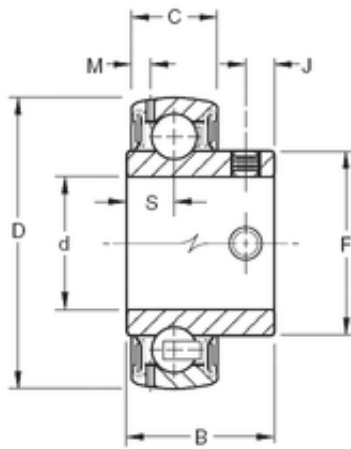

### 41,275 mm x 85 mm x 42 mm TIMKEN GYA110RRB Insert Bearings Spherical OD

Bearing No. GYA110RRB

Size	41.275x85x42 mm
Bore Diameter	41,275 mm
Outer Diameter	85 mm
Width	42 mm
d	41,275 mm
D	85 mm
B	42 mm
C	22 mm
F	57,9 mm
J	7,87 mm
M	4,54 mm
S	13,46 mm
Thread (G)	M8X1,25
Weight	0,54 Kg
Basic dynamic load rating (C)	36 kN

GYA110RRB Bearing 2D drawings and 3D CAD models