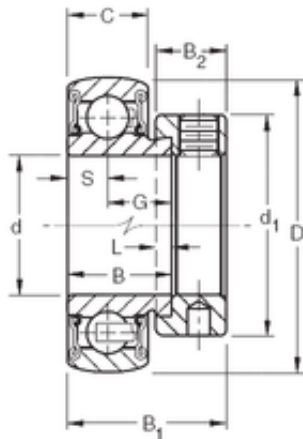

## 42,8625 mm x 85 mm x 30,18 mm TIMKEN RA111RRB Insert Bearings Spherical OD

Bearing No. RA111RRB

Size	42.8625x85x30.18 mm
Bore Diameter	42,8625 mm
Outer Diameter	85 mm
Width	30,18 mm
d	42,8625 mm
D	85 mm
B	30,18 mm
C	22 mm
d1	63,5 mm
B1	43,7 mm
B2	18,3 mm
G	19,18 mm
L	4,8 mm
S	11 mm
Weight	0,735 Kg
Basic dynamic load rating (C)	36 kN

RA111RRB Bearing 2D drawings and 3D CAD models