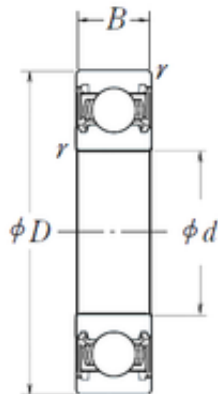

## Deep Groove Ball Bearing 6204DDU NSK Bearing

Bearing No. 6204DDU

6204DDU Bearing 2D drawings and 3D CAD models

Size	20x47x14 mm
Bore Diameter	20 mm
Outer Diameter	47 mm
Width	14 mm
d	20 mm
D	47 mm
B	14 mm
C	14 mm
r min.	1 mm
da min.	25 mm
da max	26,5 mm
Da max.	42 mm
ra max.	1 mm
Weight	0,107 Kg
Basic dynamic load rating (C)	12,8 kN
Basic static load rating (C0)	6,6 kN
(Grease) Lubrication Speed	11 000 r/min
Category	Single Row Ball Bearings
Inventory	0.0
Manufacturer Name	NSK
Minimum Buy Quantity	N/A
Weight / Kilogram	0.103
EAN	0029176064166
Product Group	B00308
Enclosure	2 Seals

## BEARING PRECISION AXLE CORP.

Precision Class	ABEC 1   ISO P0
Maximum Capacity / Filling Slot	No
Rolling Element	Ball Bearing
Snap Ring	No
Internal Special Features	No
Cage Material	Steel
Enclosure Type	Contact Seal
Internal Clearance	C0-Medium
Inch - Metric	Metric
Long Description	20MM Bore; 47MM Outside Diameter; 14MM Outer Race Width; 2 Seals; Ball Bearing; ABEC 1   ISO P0; No Filling Slot; No Snap Ring; No Internal Special Features; C0-Medium Internal Clearance; Steel Cage;
Other Features	Deep Groove   Rubber Seal
Category	Single Row Ball Bearing
UNSPSC	31171504
Harmonized Tariff Code	8482.10.50.68
Noun	Bearing
Keyword String	Ball
Manufacturer URL	<a href="http://www.nskamericas.com">http://www.nskamericas.com</a>
Manufacturer Item Number	6204DDU
Weight / LBS	0.2359
Outer Race Width	0.551 Inch   14 Millimeter
Bore	0.787 Inch   20 Millimeter
Inner Race Width	0 Inch   0 Millimeter
Outside Diameter	1.85 Inch   47 Millimeter
SRI	4.01
hidYobi	6204DDU